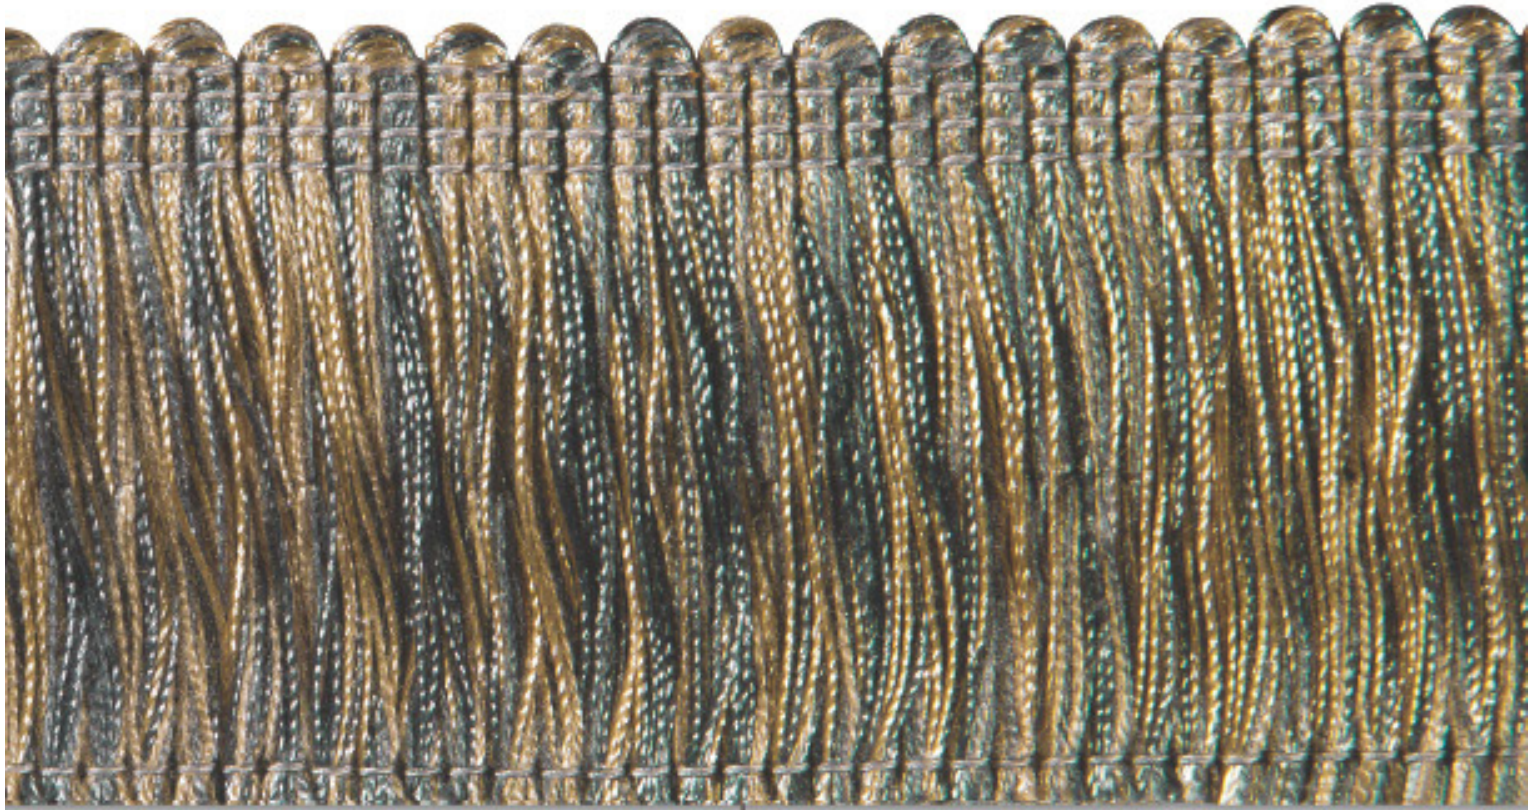

DUCK EGG

AVAILABLE COLOURS

Technical Spec: Height 6 cm

FRINGING -----

tintern