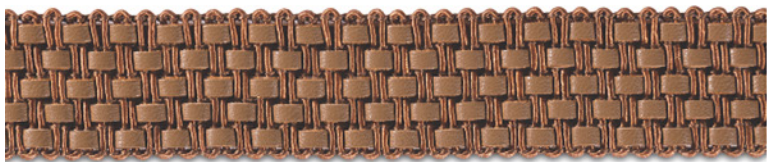

TAN

AVAILABLE COLOURS

FRINGING -----

KALI

Technical Spec: Height 2.5 cm

TIEBACK CATALOGUE

TIEBACK CATALOGUE